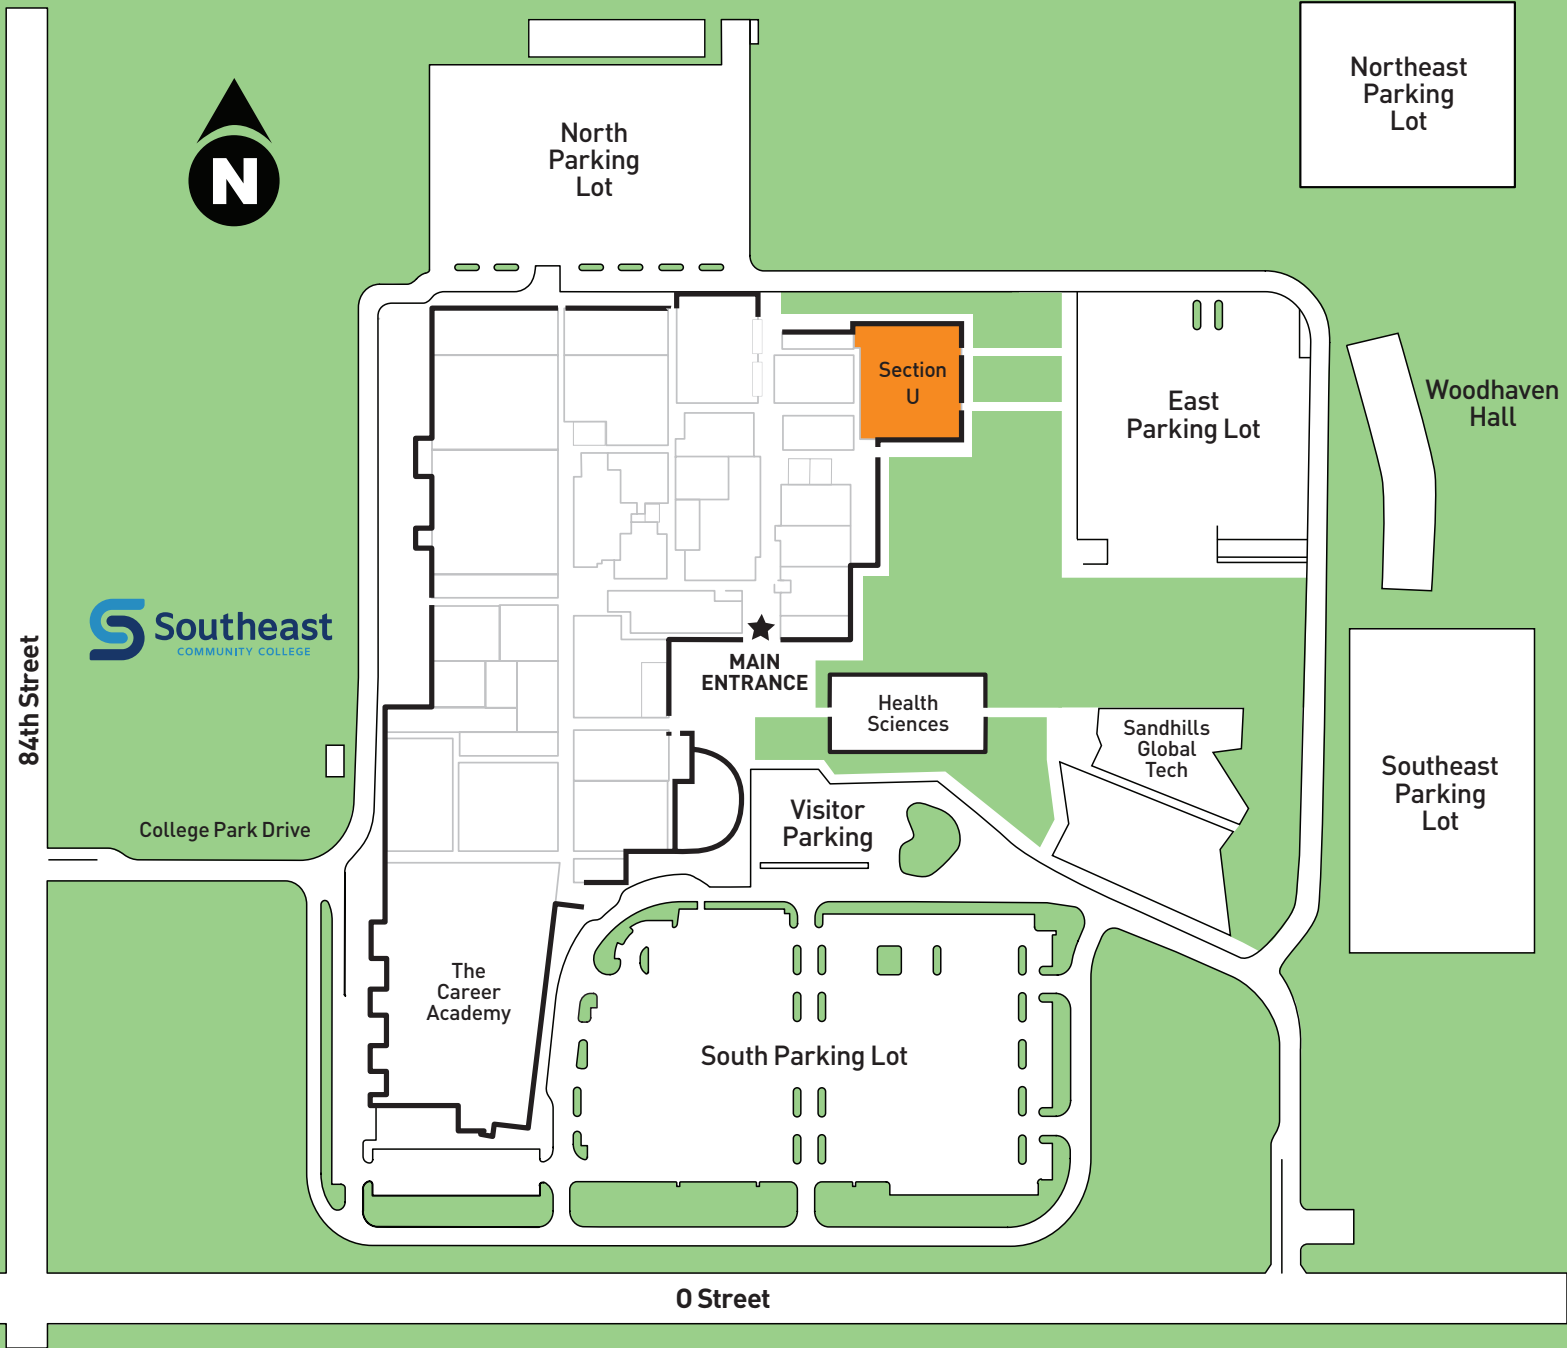

DOANE UNIVERSITY

Lincoln Undergraduate Map | 8800 O Street, Lincoln, NE 68520

UNDERGRADUATE PROGRAM CLASS LOCATION:

8800 O Street Lincoln, NE 68520

Directions from main entrance: Classes will be held in the “U” section. The “U” section is marked within the building to provide directional way finding.